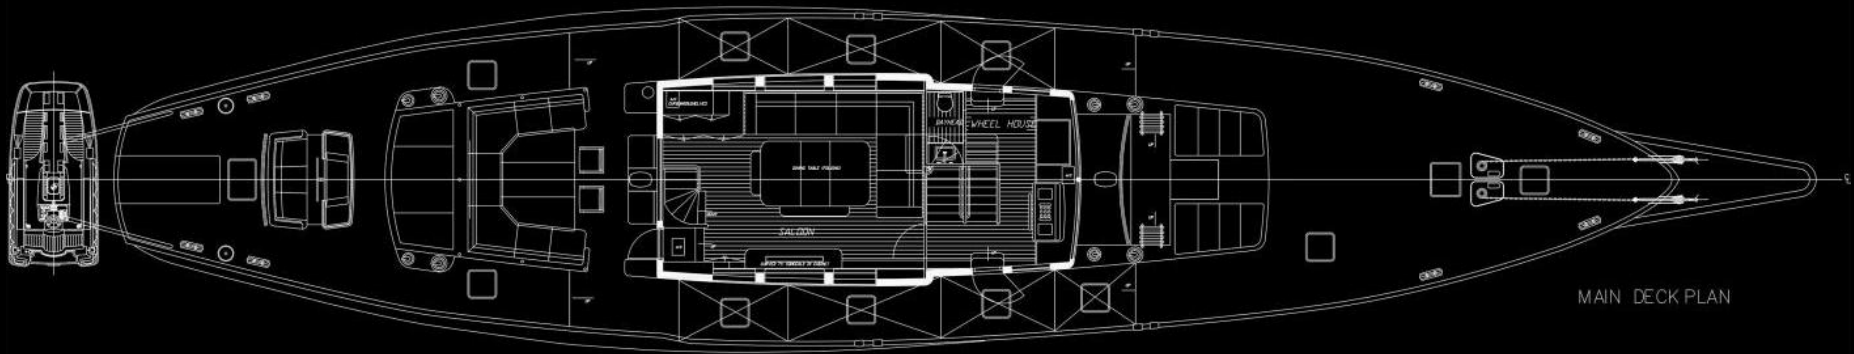

### Options:

- New Launch\*
- Bow Thruster
- Water Maker
- TV Satellite
- Radar, GPS
- Hydraulic Gangway
- Fridge
- Electric Grill
- 2 X 51KW Genset

*Model: Steel Ketch  
Type: Steel + Aluminium  
Year: 2016  
Length: 40.10 mt  
Beam: 7.85 mt  
Displacement: 170 t.  
Max. Speed: 11 Knots*

*Location: Turkey  
Engine: Cummins 610 hp  
Fuel Tank: 12260 lt.  
Water Tank: 9100 lt.  
Cabins: 5+  
Engine Hours: 0  
Flag: USA*

**ASKING PRICE: ~~4.150.000 EUR~~**

**NOW: 3.900.000 EUR**

1:1000 1/25' 11"

MAIN DECK PLAN

LOWER DECK PLAN

LAYOUT PLAN