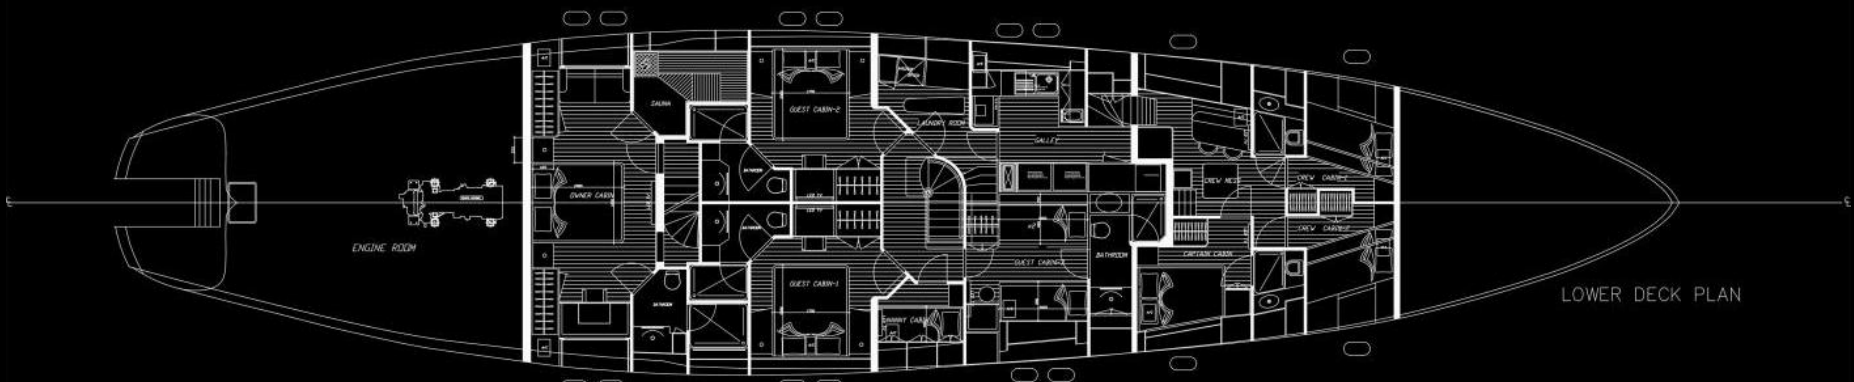

### Options:

- New Launch\*
- Bow Thruster
- Water Maker
- TV Satellite
- Radar, GPS
- Hydraulic Gangway
- Fridge
- Electric Grill
- 2 X 51KW Genset

*Model: Steel Ketch  
Type: Steel + Aluminium  
Year: 2016  
Length: 40.10 mt  
Beam: 7.85 mt  
Displacement: 170 t.  
Max. Speed: 11 Knots*

MAIN DECK PLAN

LOWER DECK PLAN

LAYOUT PLAN